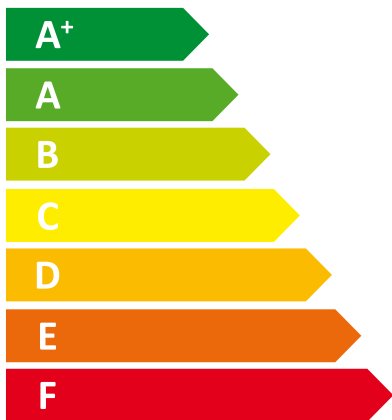

ENERG

енергия · ενεργεια

De Dietrich 

ETWH 180 E

Two icons showing sound power level. The top icon shows a speaker inside a house with the value **60** dB. The bottom icon shows a speaker outside a house with the value **0** dB.

| | |
|--|--|
|  860 |  0 |
|  860 |  0 |
|  860 |  0 |
| kWh/annum | GJ/annum |

ENERG

енергия · ενεργεια

De Dietrich 

ETWH 230 E

Two icons showing sound power level. The top icon shows a speaker inside a house with the text "60 dB". The bottom icon shows a speaker outside a house with the text "0 dB".